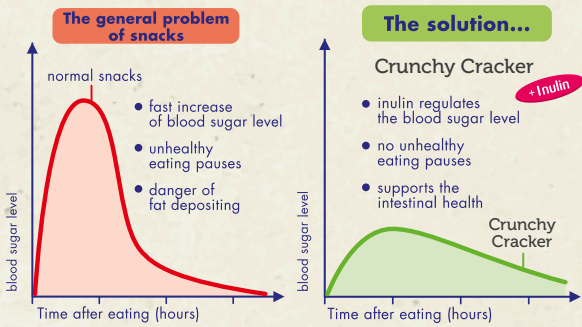

Crunchy Cracker Snack

Crunchy Cracker contain valuable inulin. It effectively provides the regulation of blood sugar level and stabilises the intestinal flora. It taste special and it is also an eye-catcher on the shelf.