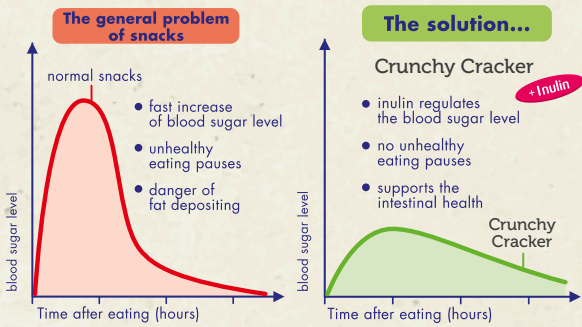

# Crunchy Cracker Snack

Crunchy Cracker contain valuable inulin. It effectively provides the regulation of blood sugar level and stabilises the intestinal flora. It taste special and it is also an eye-catcher on the shelf.